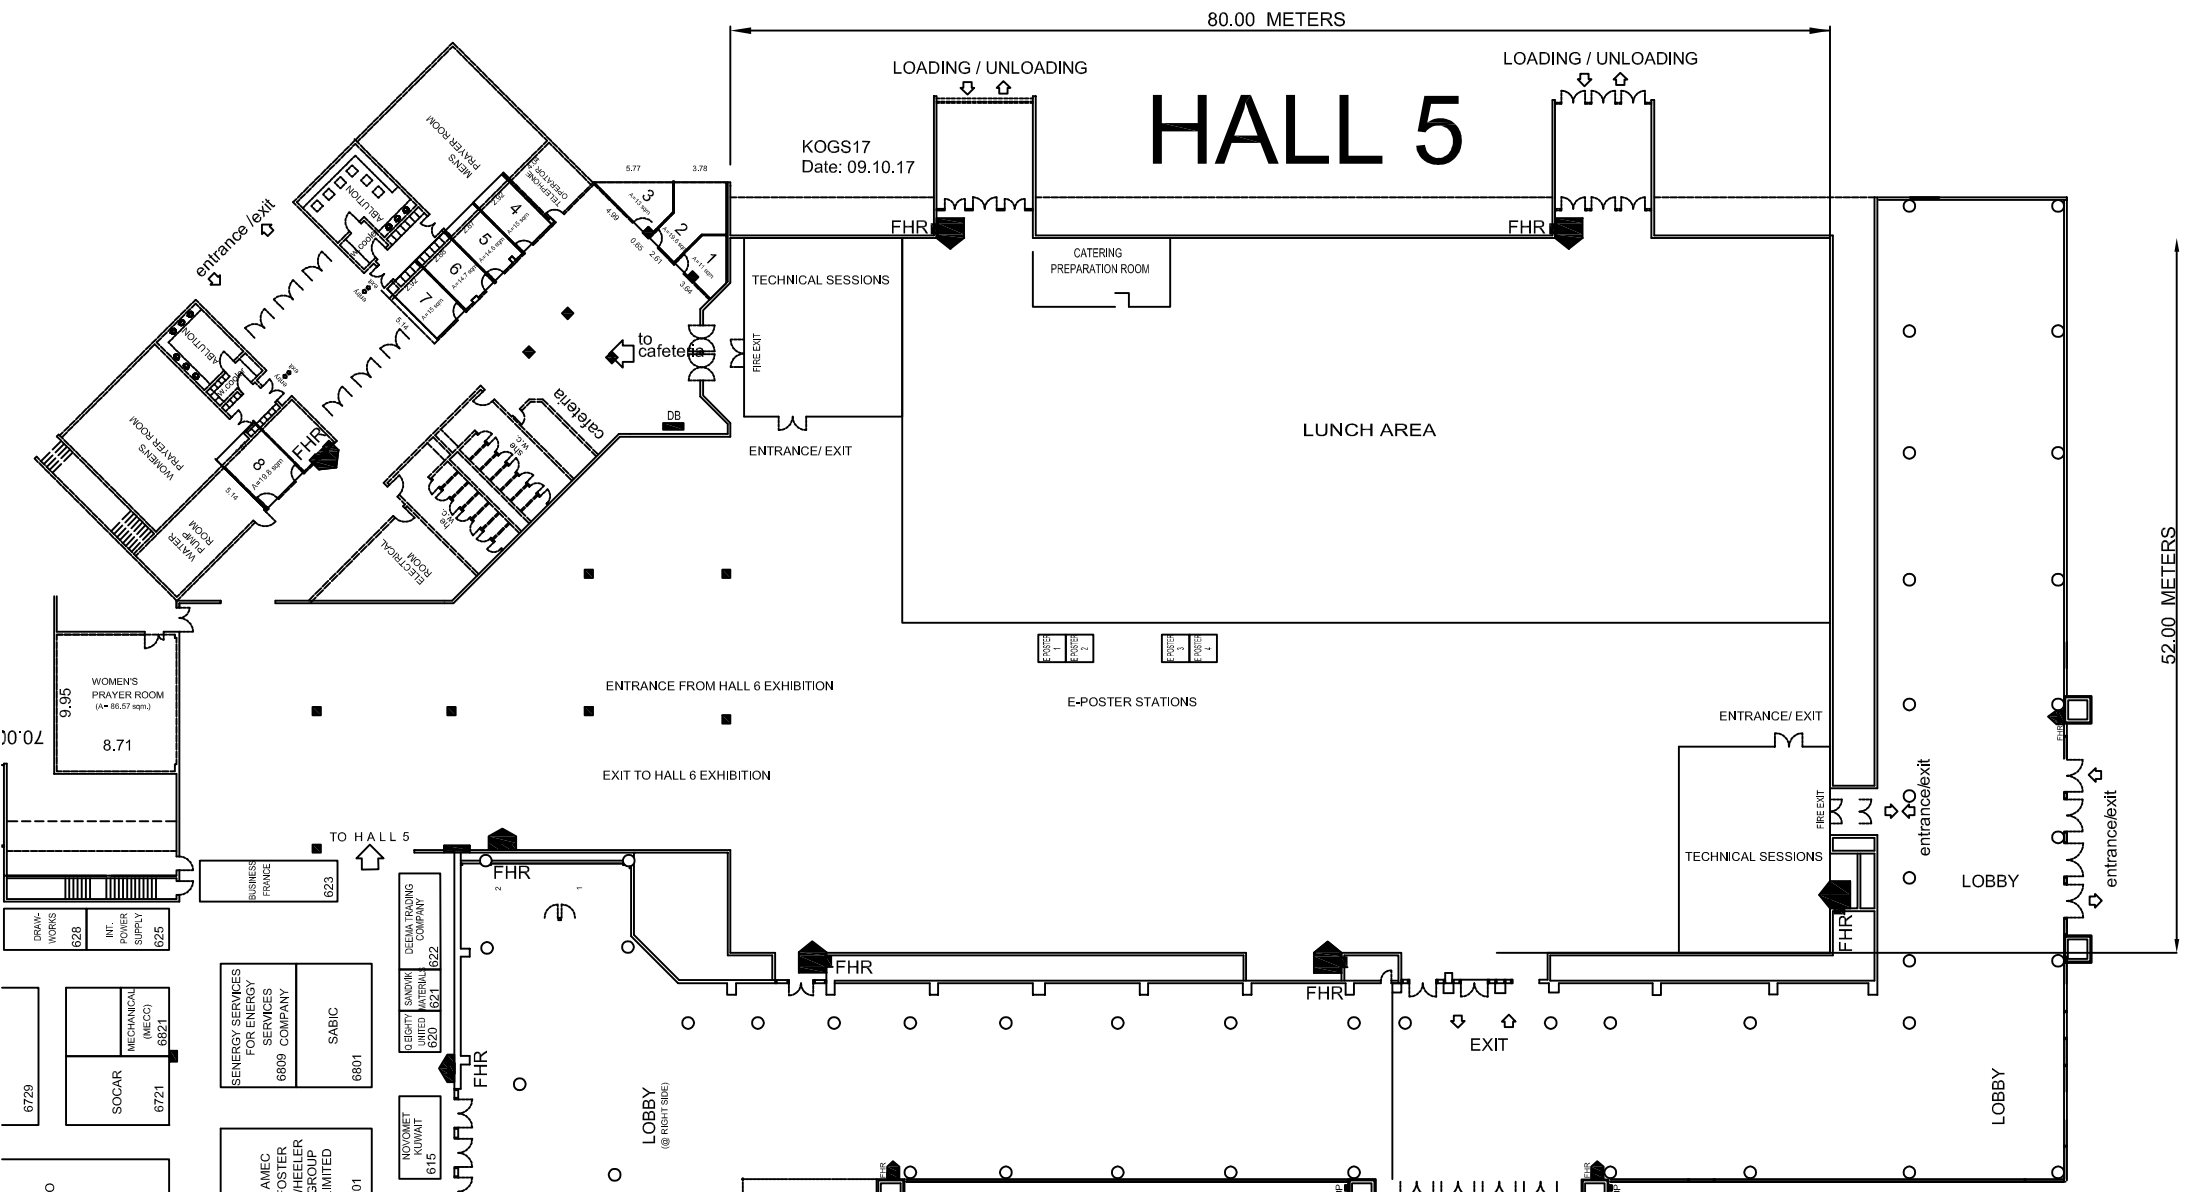

80.00 METERS

HALL 5

KOGS17
Date: 09.10.17

LOADING / UNLOADING

LOADING / UNLOADING

entrance / exit

52.00 METERS

10'00"