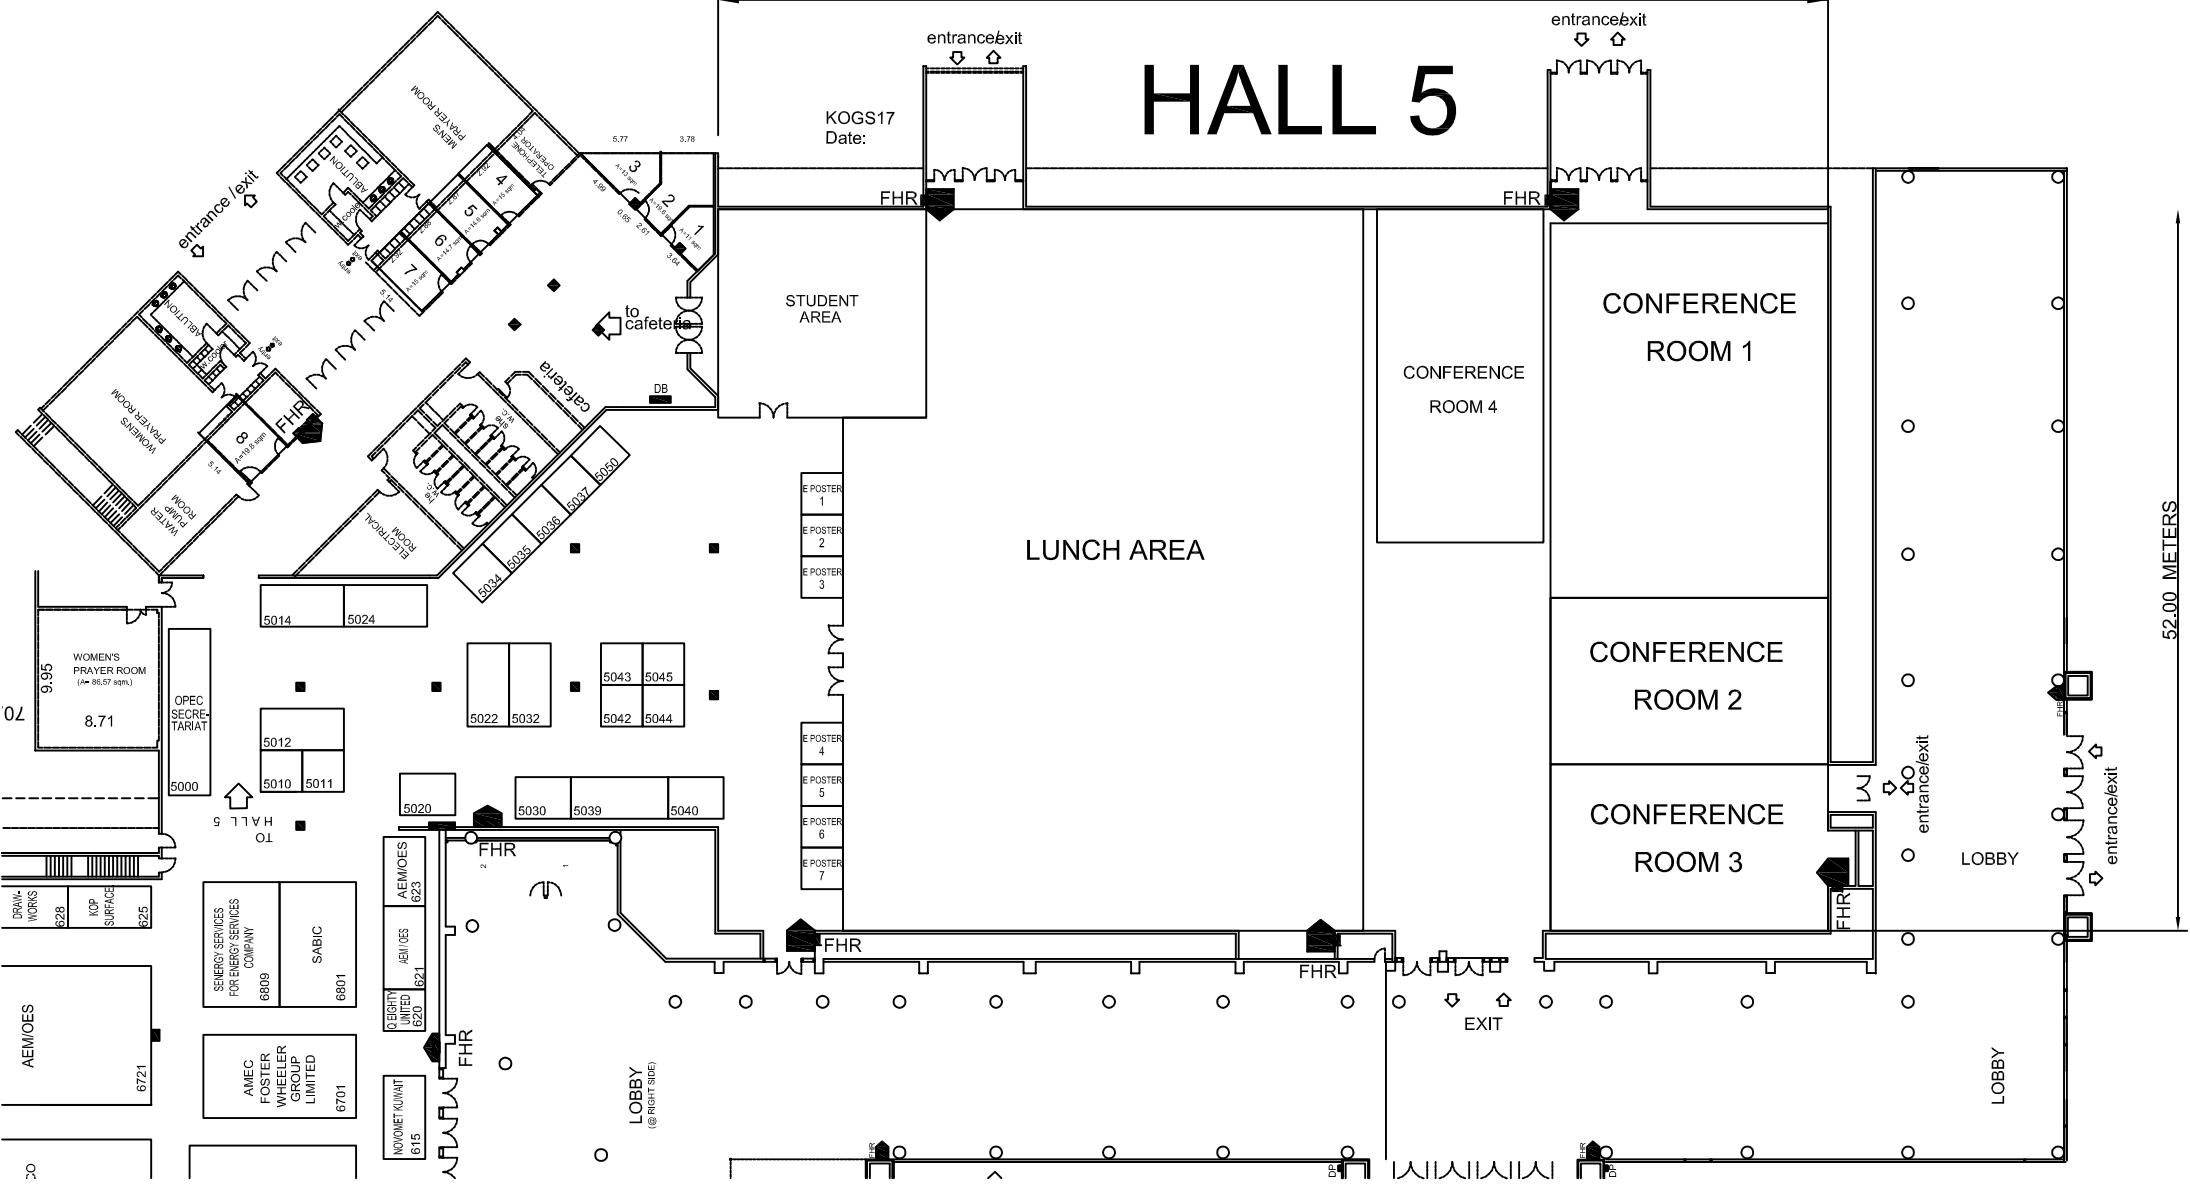

80.00 METERS

HALL 5

KOGS17
Date:

HALL 6

KOGS17
07.08.17

service door

■ Pillar with DB
■ Pillar without DB

TERRALOG 660
AGILITY FAIRS & EVENTS 658