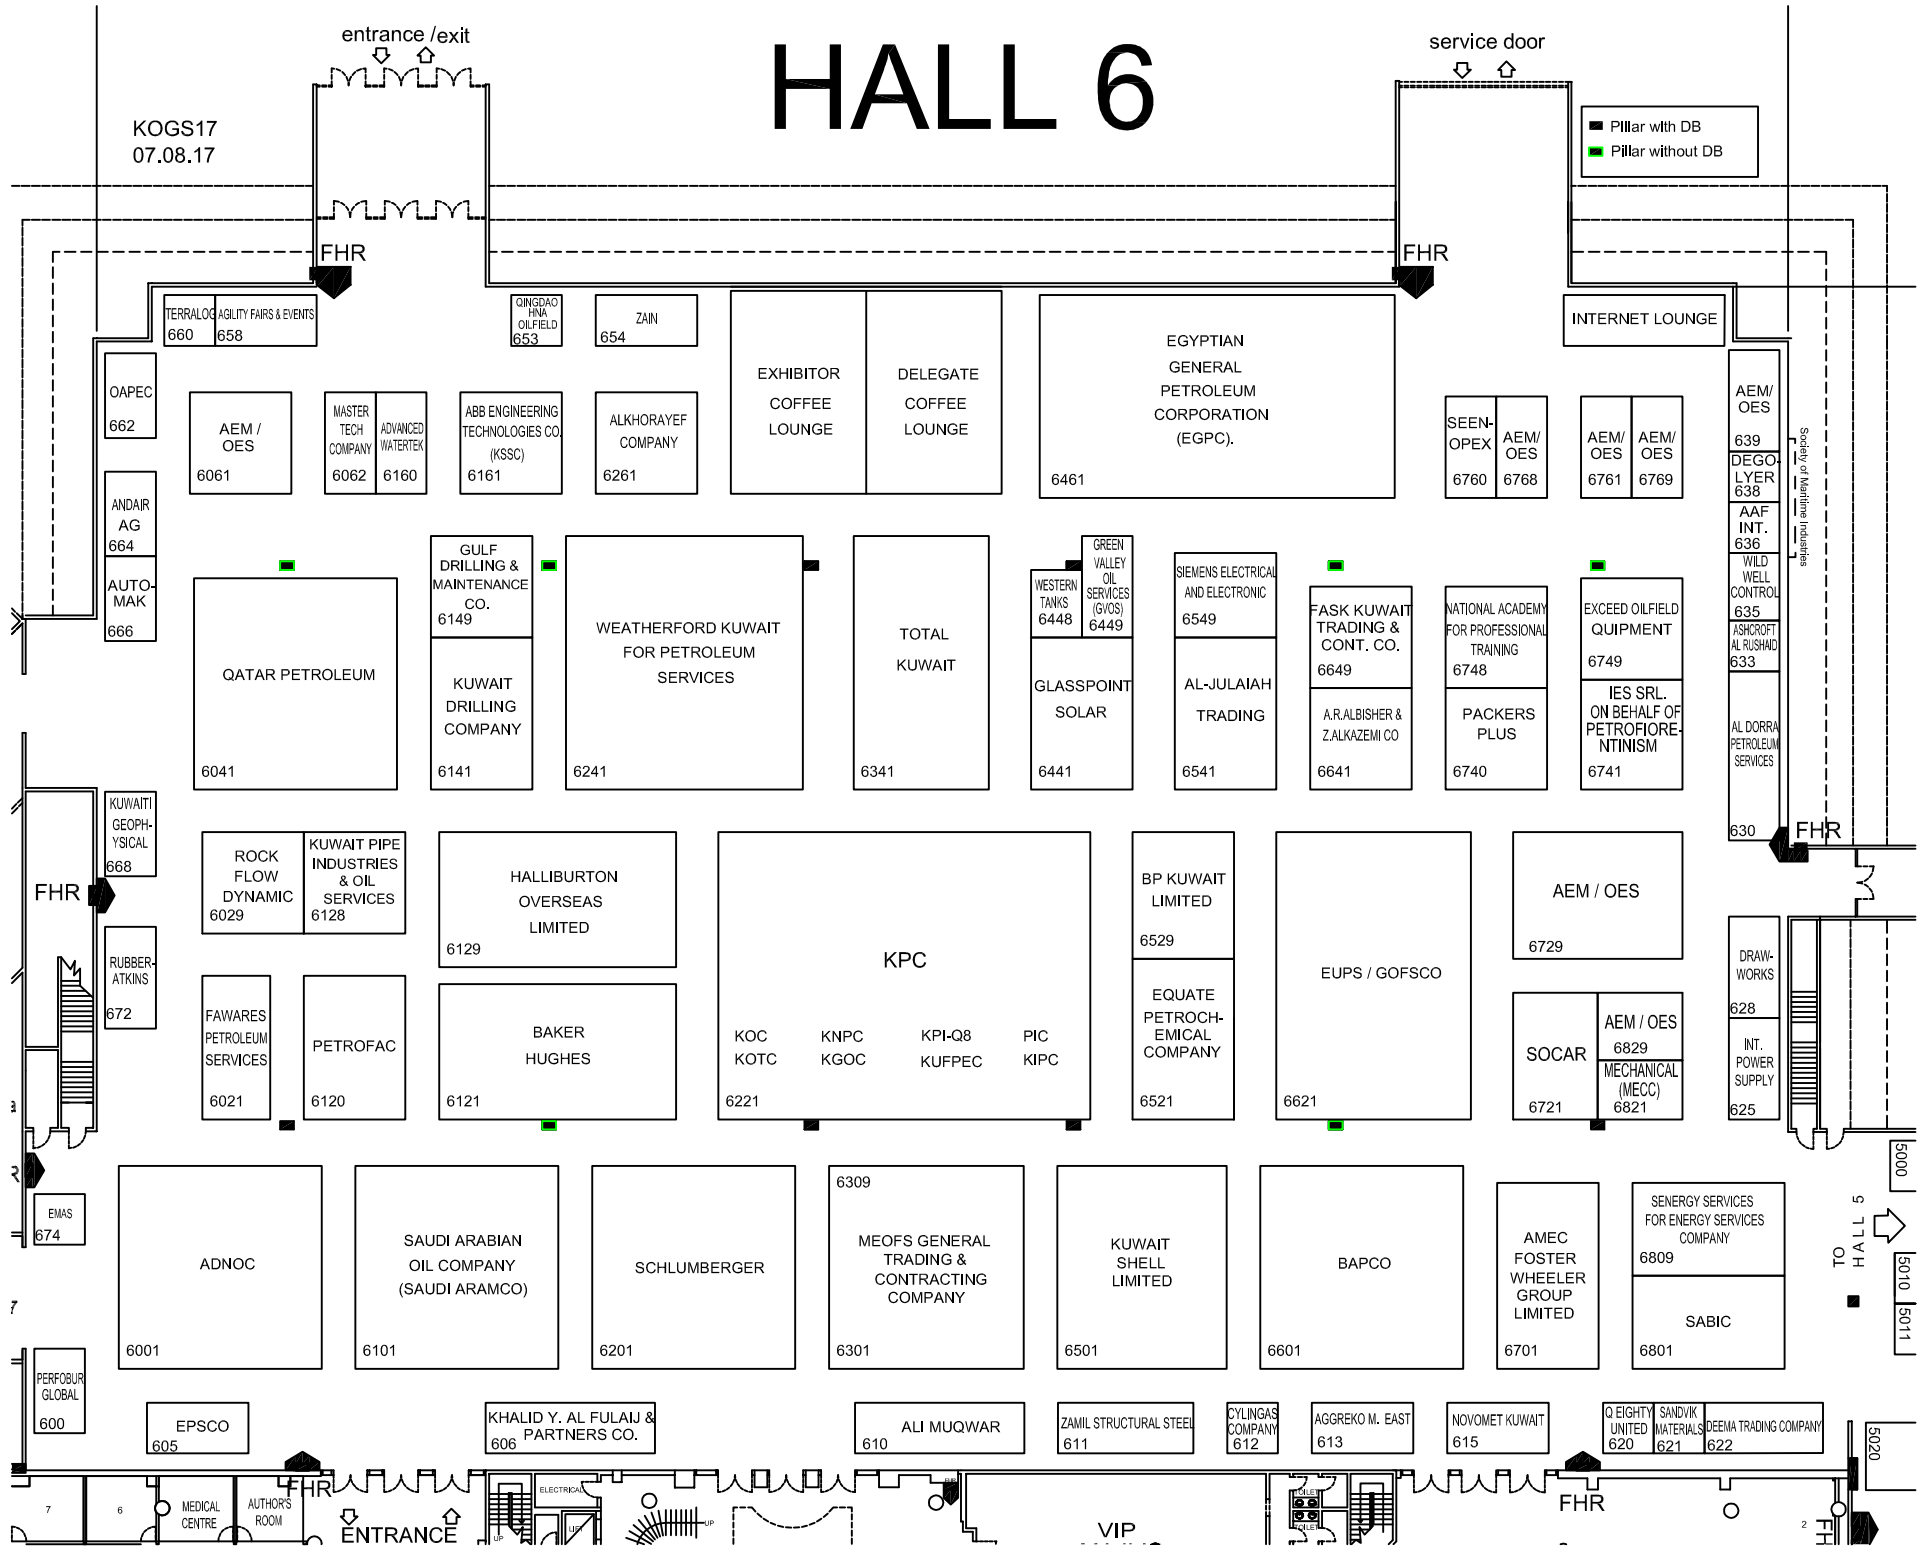

HALL 6

KOGS17
07.08.17

service door

■ Pillar with DB
■ Pillar without DB

TERRALOG 660
AGILITY FAIRS & EVENTS 658

QINGDAO INA OILFIELD 653
ZAIN 654

OAPEC 662

AEM / OES 6061

MASTER TECH COMPANY 6062
ADVANCED WATERTEK 6160

ABB ENGINEERING TECHNOLOGIES CO (KSSC) 6161

ALKHORAYEF COMPANY 6261

EXHIBITOR COFFEE LOUNGE

DELEGATE COFFEE LOUNGE

EGYPTIAN GENERAL PETROLEUM CORPORATION (EGPC) 6461

SEEN-OPEX 6760
AEM / OES 6768

AEM / OES 6761
AEM / OES 6769

INTERNET LOUNGE

AEM / OES 639

DEGO L YER 638
AAF INT. 636

WILD WELL CONTROL 635

ASHCROFT AL RUSHAID 633

AL DORRA PETROLEUM SERVICES 630

FHR

ANDAIR AG 664

AUTO-MAK 666

QATAR PETROLEUM 6041

GULF DRILLING & MAINTENANCE CO. 6149

KUWAIT DRILLING COMPANY 6141

WEATHERFORD KUWAIT FOR PETROLEUM SERVICES 6241

TOTAL KUWAIT 6341

WESTERN TANKS 6448
GREEN VALLEY OIL SERVICES (G/OS) 6449

GLASSPOINT SOLAR 6441

SIEMENS ELECTRICAL AND ELECTRONIC 6549

AL-JULAIHAH TRADING 6541

FASK KUWAIT TRADING & CONT. CO. 6649

A.R.ALBISHIR & Z.ALKAZEMI CO 6641

NATIONAL ACADEMY FOR PROFESSIONAL TRAINING 6748

PACKERS PLUS 6740

EXCEED OILFIELD EQUIPMENT 6749

IES SRL ON BEHALF OF PETROFLORENTINISM 6741

KUWAITI GEOPHYSICAL 668

ROCK FLOW DYNAMIC 6029

KUWAIT PIPE INDUSTRIES & OIL SERVICES 6128

HALLIBURTON OVERSEAS LIMITED 6129

KPC 6221
KOC KOTC
KNPC KGOC
KPI-Q8 KUFPEC
PIC KIPC

BP KUWAIT LIMITED 6529

EQUATE PETROCHEMICAL COMPANY 6521

EUPS / GOFSCO 6621

AEM / OES 6729

SOCAR 6721
AEM / OES 6829
MECHANICAL (MECC) 6821

RUBBER-ATKINS 672

FAWARES PETROLEUM SERVICES 6021

PETROFAC 6120

BAKER HUGHES 6121

DRAW-WORKS 628

INT. POWER SUPPLY 625

EMAS 674

ADNOC 6001

SAUDI ARABIAN OIL COMPANY (SAUDI ARAMCO) 6101

SCHLUMBERGER 6201

MEOFS GENERAL TRADING & CONTRACTING COMPANY 6301

KUWAIT SHELL LIMITED 6501

BAPCO 6601

AMEC FOSTER WHEELER GROUP LIMITED 6701

SENERGY SERVICES FOR ENERGY SERVICES COMPANY 6809
SABIC 6801

PERFOBUR GLOBAL 600

EPSCO 605

KHALID Y. AL FULAJI & PARTNERS CO. 606

ALI MUQWAR 610

ZAMIL STRUCTURAL STEEL 611

CYLINGAS COMPANY 612

AGGREKO M. EAST 613

NOVOMET KUWAIT 615

Q EIGHTY UNLIMITED 620

MEDICAL CENTRE
AUTHORS ROOM

ENTRANCE

ELECTRICAL

VIP

FHR

FHR

5000
5010
5011
5020

HALL 5
OT